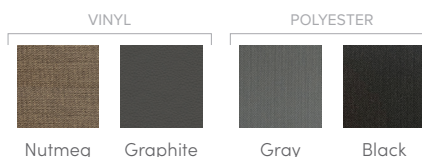

HIGHLIFE® COLLECTION

SOVEREIGN®

SHELL COLORS

CABINET COLORS

COVER COLORS

CABINET AND SHELL COLOR OPTIONS*

Cabinet Colors	Java	Charcoal	Blackwood	Linen	Brushed Nickel
Shell Colors	Alpine White Ice Gray Ivory Tuscan Sun Pebble	Alpine White Ice Gray Platinum Tuscan Sun Pebble	Alpine White Ice Gray Platinum	Alpine White Ivory Tuscan Sun Pebble	Alpine White Ice Gray Platinum