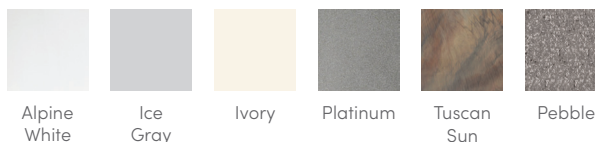

HIGHLIFE® COLLECTION

SOVEREIGN®

SHELL COLORS

CABINET COLORS

COVER COLORS

CABINET AND SHELL COLOR OPTIONS*

Cabinet Colors	Java	Charcoal	Blackwood	Linen	Brushed Nickel
Shell Colors	Alpine White Ice Gray Ivory Tuscan Sun Pebble	Alpine White Ice Gray Platinum Tuscan Sun Pebble	Alpine White Ice Gray Platinum	Alpine White Ivory Tuscan Sun Pebble	Alpine White Ice Gray Platinum