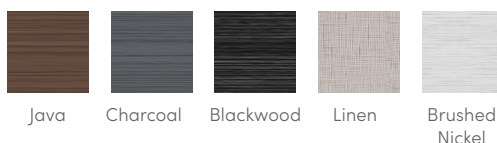

HIGHLIFE® COLLECTION

SOVEREIGN®

SHELL COLORS

CABINET COLORS

COVER COLORS

CABINET AND SHELL COLOR OPTIONS*

Cabinet Colors	Java	Charcoal	Blackwood	Linen	Brushed Nickel
Shell Colors	Alpine White Ice Gray Ivory Tuscan Sun Pebble	Alpine White Ice Gray Platinum Tuscan Sun Pebble	Alpine White Ice Gray Platinum	Alpine White Ivory Tuscan Sun Pebble	Alpine White Ice Gray Platinum