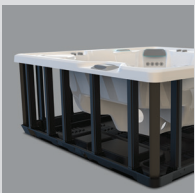

Polymer Substructure
& Base Pan