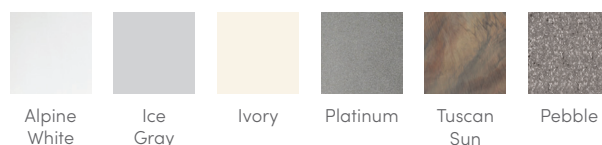

PRODIGY®

SHELL COLORS

CABINET COLORS

COVER COLORS

CABINET AND SHELL COLOR OPTIONS*

Cabinet Colors	Java	Charcoal	Blackwood	Linen	Brushed Nickel
Shell Colors	Alpine White Ice Gray Ivory Tuscan Sun Pebble	Alpine White Ice Gray Platinum Tuscan Sun Pebble	Alpine White Ice Gray Platinum	Alpine White Ivory Tuscan Sun Pebble	Alpine White Ice Gray Platinum