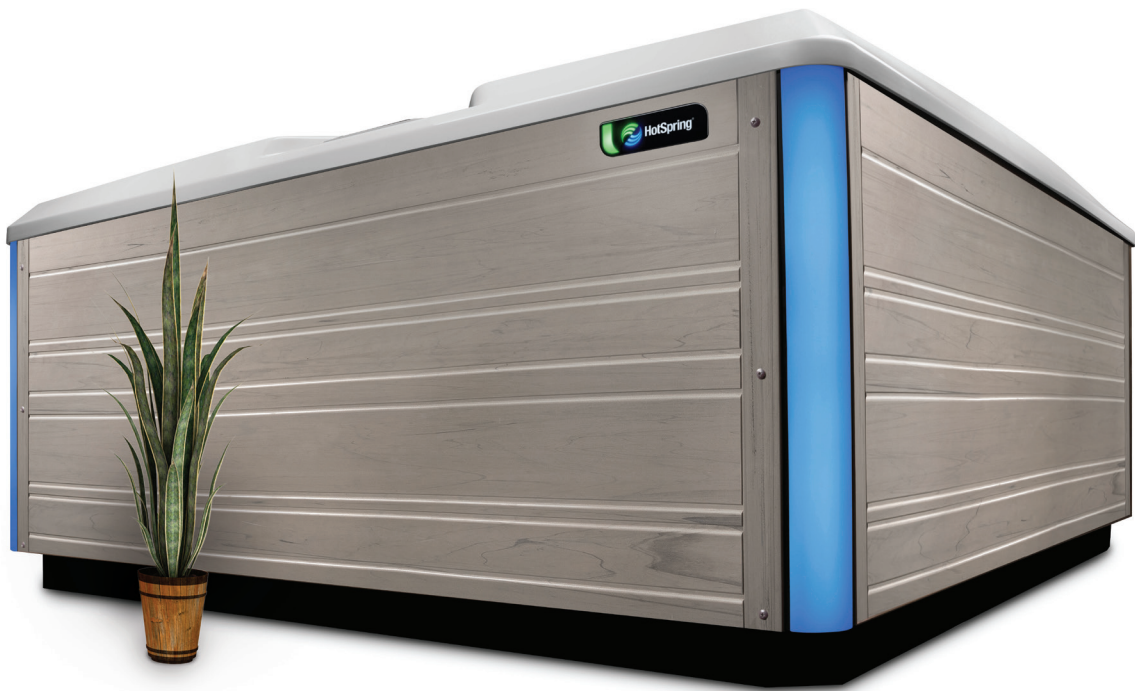

LIMELIGHT[®] COLLECTION

FLASH[™]

7

People

41

Jets

Open

Seating

230

Voltage

7' x 7' x 36"

Dimensions

FreshWater[®] Salt System Ready

Water Care

LIMELIGHT® COLLECTION

FLASH™

Flash spa shown with Alpine White shell and Coastal Gray cabinet.

Shell Colors

Cabinet Colors

Cover Colors

Seating Capacity	7 people	Control System	IQ 2020® with LCD control panel 230 V / 50 amp, 60 Hz (Includes G.F.C.I. protected sub-panel)
Dimensions	7' x 7' x 36" / 2.13 m x 2.13 m x 0.91 m	Lighting System	Raio® multi-color interior points of light Exterior multi-color lighting with timer
Water Capacity	360 gallons / 1,365 liters	Heater	Titanium No-Fault® 4,000 W / 230 V
Weight	845 lbs. / 385 kg dry; 5,070 lbs. / 2,300 kg filled*	Energy Efficiency	FiberCor® Insulation; Certified to California Energy Commission (CEC) and APSP 14 energy efficiency standards for portable spas
Jets	41 total <ul style="list-style-type: none"> • 1 XL Dual Rotary jet • 3 XL Single Rotary jets • 1 XL Directional jet • 4 Standard Single Rotary jets • 4 Standard Directional jets • 28 Directional Precision® jets 	Filtration System	Dual action, 100 sq. ft., top loading
Water Feature	Video® backlit ribbon waterfall	Vinyl Cover	3.5" to 2.5" tapered, 2 lb. density foam core
Jet Pump 1	Wavemaster® 8200; Two-speed, 2.0 HP Continuous Duty, 4.0 HP Breakdown Torque	Available Options	
Jet Pump 2	Wavemaster® 8000; One-speed, 2.0 HP Continuous Duty, 4.0 HP Breakdown Torque	Cover Lifter	CoverCradle®, CoverCradle II, Lift 'n Glide®, or UpRite®
Circulation Pump	SilentFlo 5000® for quiet, continuous filtration	Steps	Limelight Collection Step (Coastal Gray, Espresso, and Sable), Polymer Step (Ash)
Water Care System	FreshWater® Salt System Ready	Entertainment	Bluetooth® Wireless Sound System
		Hot Tub Cooling System	CoolZone™