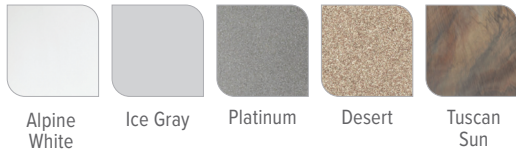

Beam spa shown with Alpine White shell and Sable cabinet.

Shell Colors

Cabinet Colors

Cover Colors

Seating Capacity	4 people	Lighting System	Raio® multi-color interior points of light Exterior multi-color lighting with timer
Dimensions	6'8" x 6'8" x 33" / 2.03 m x 2.03 m x 0.84 m	Heater	Titanium No-Fault® 1,000 W / 115 V or 4,000 W / 230 V
Water Capacity	295 gallons / 1,115 liters	Energy Efficiency	FiberCor® Insulation; Certified to California Energy Commission (CEC) and APSP 14 energy efficiency standards for portable spas
Weight	700 lbs. / 320 kg dry; 3,860 lbs. / 1,750 kg filled*	Filtration System	Dual action, 100 sq. ft., top loading
Jets	19 total • 1 XL Dual Rotary jet • 2 Standard Single Rotary jets • 2 Standard Directional jets • 14 Directional Precision® jets	Vinyl Cover	3.5" to 2.5" tapered, 2 lb. density foam core
Water Feature	Video® backlit ribbon waterfall	Available Options	
Jet Pump	Wavemaster® 7000; One-speed, 1.65 HP Continuous Duty, 3.5 HP Breakdown Torque	Cover Lifter	CoverCradle®, CoverCradle II, Lift 'n Glide®, or UpRite®
Circulation Pump	SilentFlo 5000® for quiet, continuous filtration	Steps	Limelight Collection Step (Coastal Gray, Espresso, and Sable), Polymer Step (Ash)
Water Care System	FreshWater® Salt System Ready	Entertainment	Bluetooth® Wireless Sound System
Control System	IQ 2020® with LCD control panel 230 V / 50 amp, 60 Hz (Includes G.F.C.I. protected sub-panel)	Hot Tub Cooling System	CoolZone™