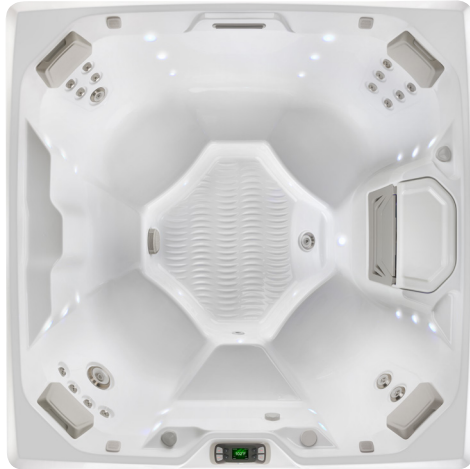

115 or 230

Voltage

6'8" x 6'8" x 33"

Dimensions

FreshWater[®] Salt System Ready

Water Care

LIMELIGHT® COLLECTION

BEAM™

Beam spa shown with Alpine White shell and Sable cabinet.

Shell Colors

Cabinet Colors

Cover Colors

Seating Capacity	4 people	Lighting System	Raio® multi-color interior points of light Exterior multi-color lighting with timer
Dimensions	6'8" x 6'8" x 33" / 2.03 m x 2.03 m x 0.84 m	Heater	Titanium No-Fault® 1,000 W / 115 V or 4,000 W / 230 V
Water Capacity	295 gallons / 1,115 liters	Energy Efficiency	FiberCor® Insulation; Certified to California Energy Commission (CEC) and APSP 14 energy efficiency standards for portable spas
Weight	700 lbs. / 320 kg dry; 3,860 lbs. / 1,750 kg filled*	Filtration System	Dual action, 100 sq. ft., top loading
Jets	19 total • 1 XL Dual Rotary jet • 2 Standard Single Rotary jets • 2 Standard Directional jets • 14 Directional Precision® jets	Vinyl Cover	3.5" to 2.5" tapered, 2 lb. density foam core
Water Feature	Video® backlit ribbon waterfall	Available Options	
Jet Pump	Wavemaster® 7000; One-speed, 1.65 HP Continuous Duty, 3.5 HP Breakdown Torque	Cover Lifter	CoverCradle®, CoverCradle II, Lift 'n Glide®, or UpRite®
Circulation Pump	SilentFlo 5000® for quiet, continuous filtration	Steps	Limelight Collection Step (Coastal Gray, Espresso, and Sable), Polymer Step (Ash)
Water Care System	FreshWater® Salt System Ready	Entertainment	Bluetooth® Wireless Sound System
Control System	IQ 2020® with LCD control panel 230 V / 50 amp, 60 Hz (Includes G.F.C.I. protected sub-panel)	Hot Tub Cooling System	CoolZone™