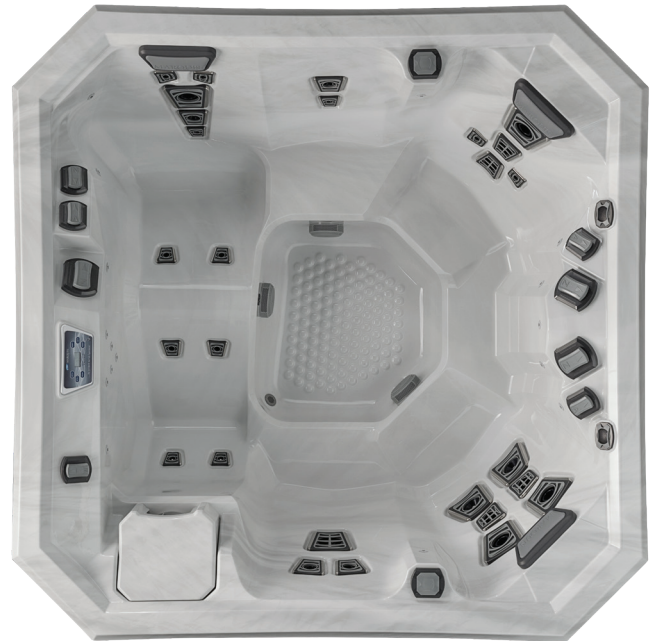

## the **V77L**

size  
77 x 77 x 36in

therapy seats  
5 seats

number of Jetpods  
27 jets

1 or 2 pumps  
160/320 GPM

electrical requirements  
240V/30 or 50A, 60 Hz

water capacity  
270 gallons

weight dry/full  
550/2805 lb

**Specialized Massage Seats:**  
Deep-Tissue, Relaxation, Shiatsu, Swedish